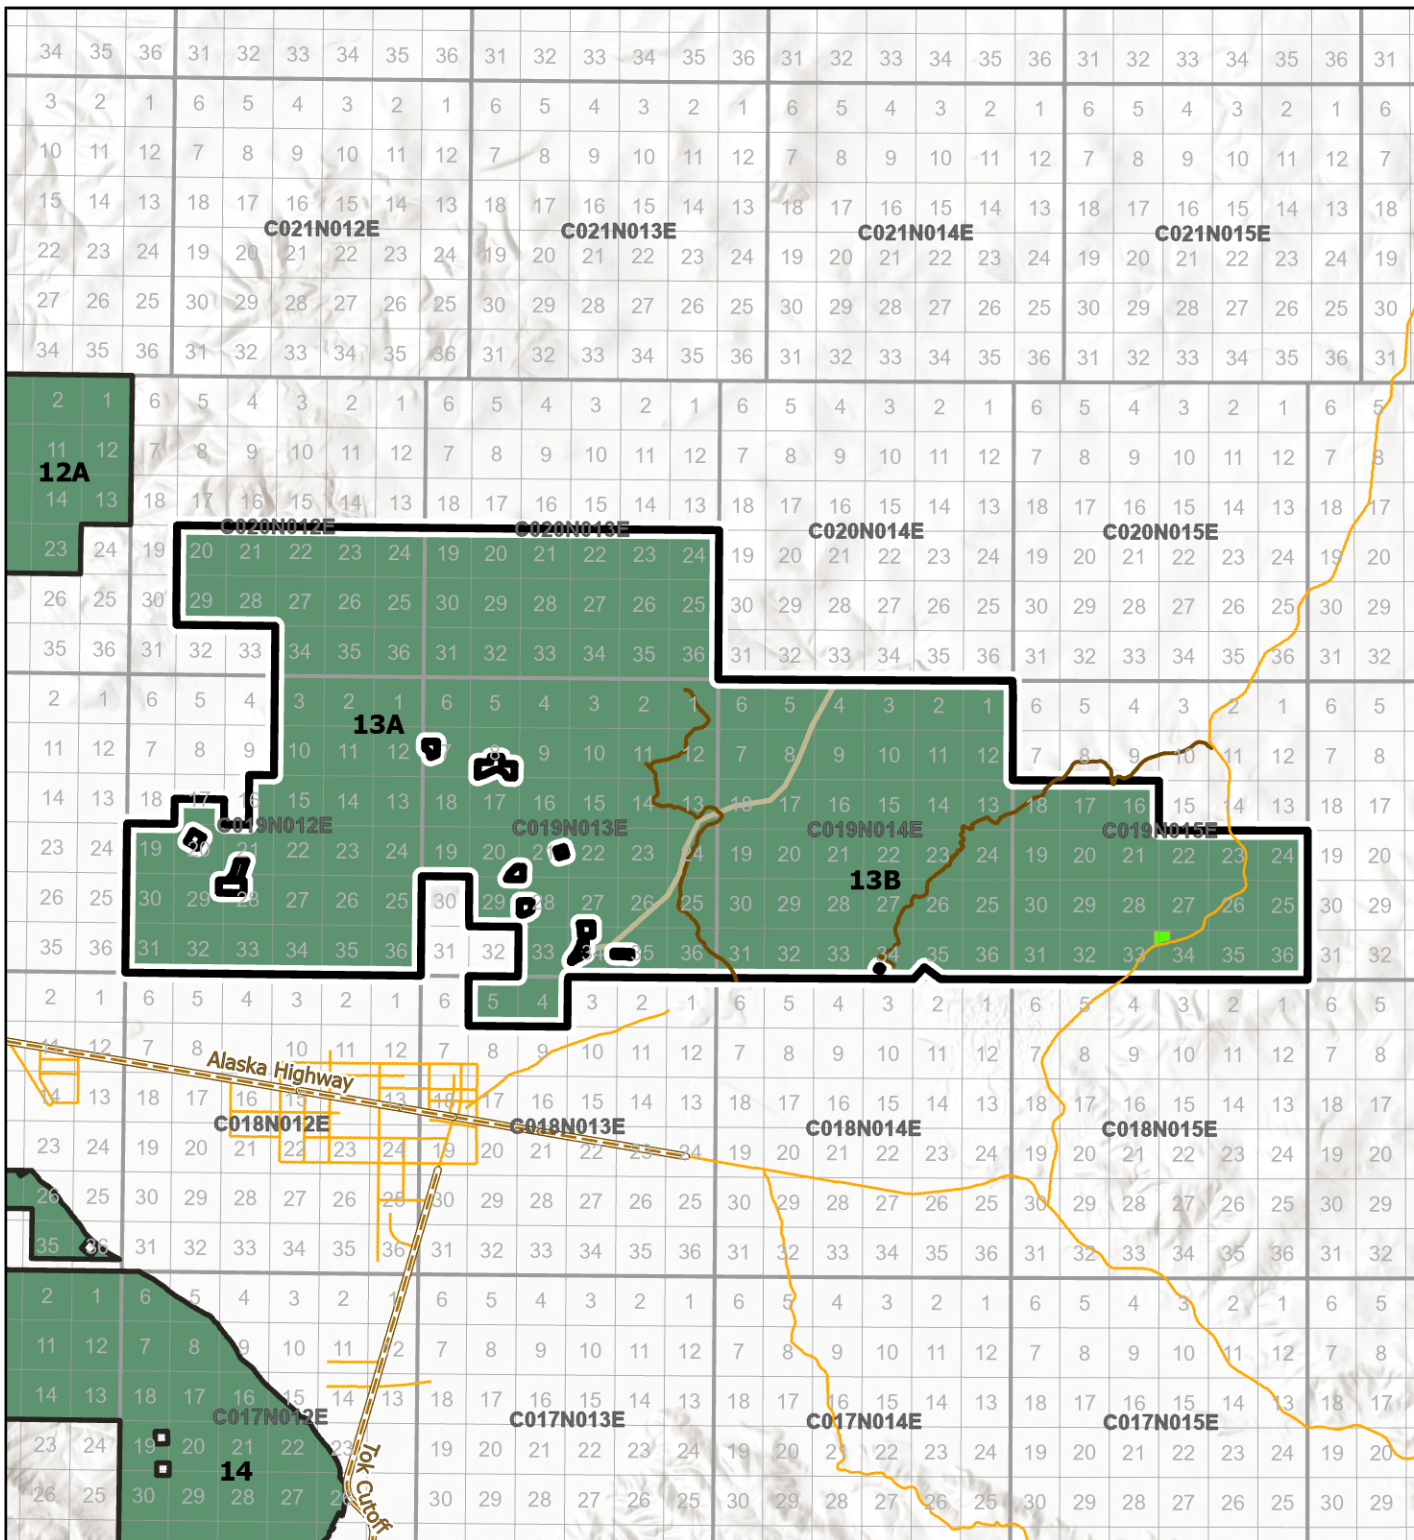

Land Designations within TVSF

Management Unit 13

State Forest Boundary

- Highlighted Management Unit
- TVSF Management Units
- TVSF Management SubUnits

TVSF Land Classifications

- Forest Land
- Forest/Material Land
- Forest/Public Recreation Land

Roads

- Highway
- Active Forestry Roads
- DOT Roads